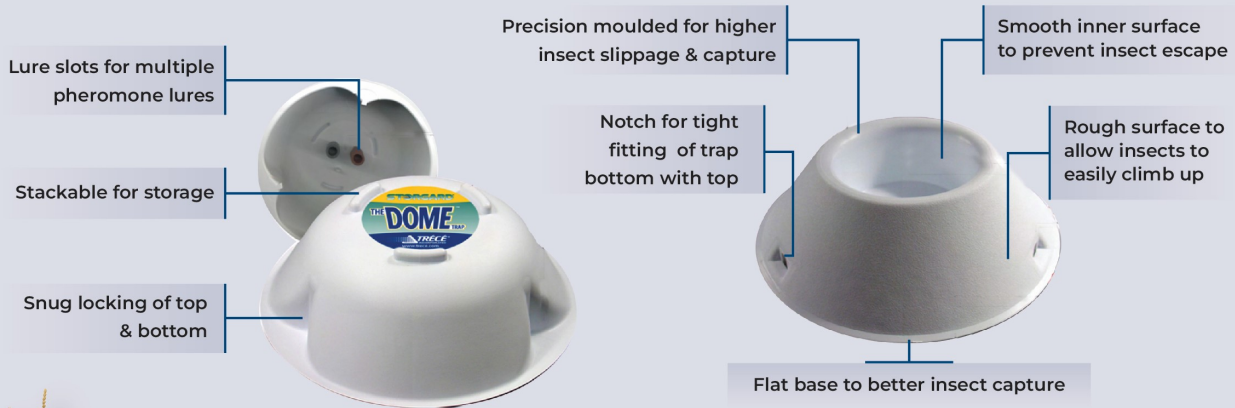

## INSECT MONITORING SYSTEMS

**Durable:** Reusable trap for long-term field use.

**Space saving:** Compact design allows for use in tight spaces.

**Easy to use:** Quick deployment and fast periodic insect counts.

**Effective:** Consistent insect captures to highlight target insect presence.

**Low-cost:** Only periodic pheromone lure and oil replacements required.

Dome Traps and Pheromone Lures Available for: Cigarette Beetle (CB), Confused or Red Flour Beetle (CFB/RFB), Khapra or Warehouse Beetle (KB/WB), Sawtoothed Grain (STGB) and Merchant Grain Beetle (MGB).