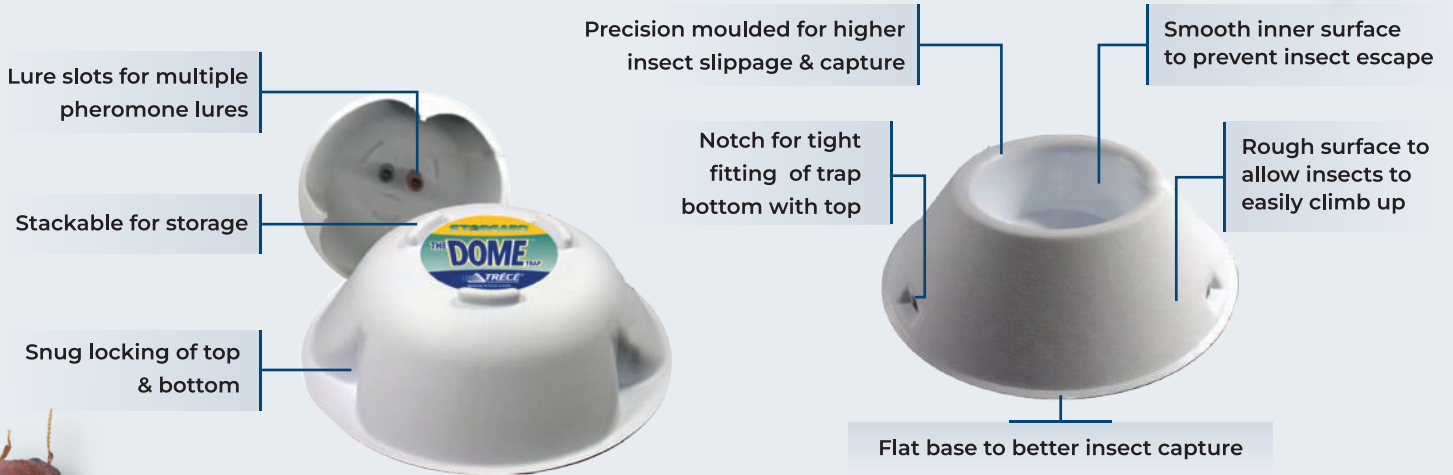

STORGARD®

INSECT MONITORING SYSTEMS

 **Durable**

 **Low-cost**

 **Space saving**

 **Easy to use**

 **Effective**

Storgard stored product beetle and moth pest-wise pheromone traps and lure kits available in India

Stored product insect pest	Dome Master PCO Kit	Pheromone Lures Kit	Dome Rebait Kit	Quick Change (QC) Dome Master PCO Kit	Master PCO Rebait Kit for QC Dome
	25 traps, 25 lures, 5 kairomone food attractant vial	25 Pheromone Lures	5 pheromone lures, 1 kairomone food attractant vial	25 QC Dome Traps, 25 Lure Trays	25 Lure Trays
Cigarette Beetle (CB)	Yes	Yes	Yes		
Cigarette Beetle (CB + K)	Yes	Yes	Yes	Yes	Yes
Confused Flour Beetle (CFB) / Red Flour Beetle (RFB)	Yes	Yes	Yes	Yes	Yes
Khapra Beetle (KB) / Warehouse Beetle (WB)	Yes	Yes	Yes	Yes	Yes
Ultra-combi (CB+K, CFB/RFB, and KB/WB)				Yes	Yes
Indian Meal Moth, Almond Moth, Mediterranean Flour Moth, Raisin Moth, Tobacco Moth (IMM+4)		Yes			